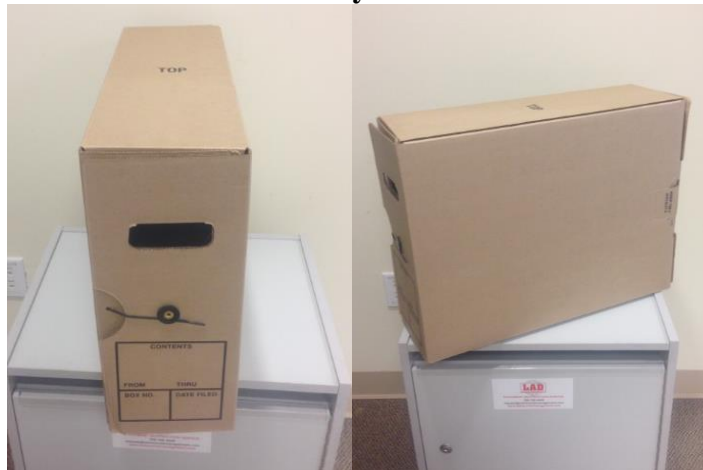

### LAD Legal / Letter Standard Storage Container

### LAD X-Ray Container

### LAD Architectural Plans Container

**Small Locked Cabinet (15'D 20'W 24'H)**

**Tall Locked Cabinet (15'D 20'W 32'H)**

**32 Gallon Locked Bin (22'D 19'W 36'H)**

**65 Gallon Locked Bin (26'D 25'W 42.5' H)**

**95 Gallon Locked Bin (33'D 27'W 46'H)**